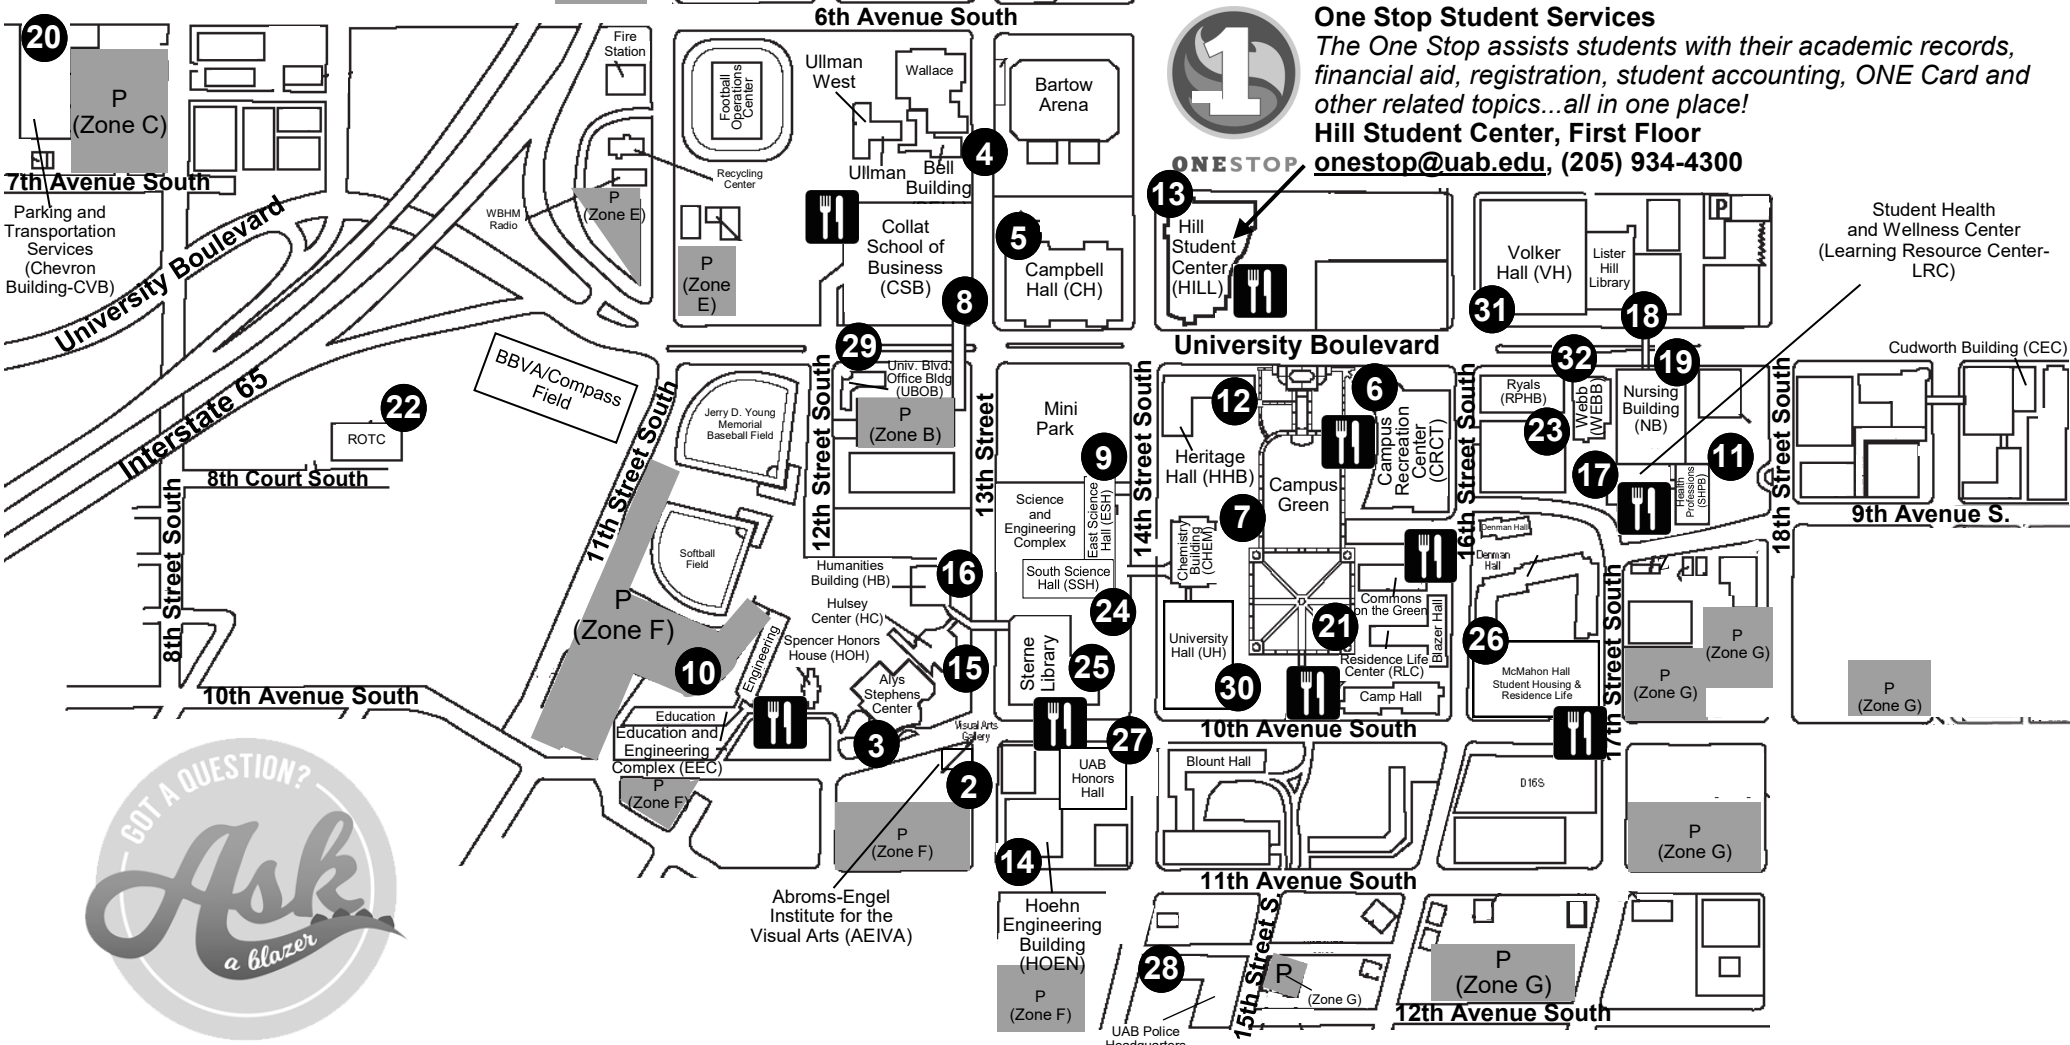

One Stop Student Services
The One Stop assists students with their academic records, financial aid, registration, student accounting, ONE Card and other related topics...all in one place!
Hill Student Center, First Floor
onestop@uab.edu, (205) 934-4300

Student Health and Wellness Center (Learning Resource Center-LRC)

Cudworth Building (CEC)