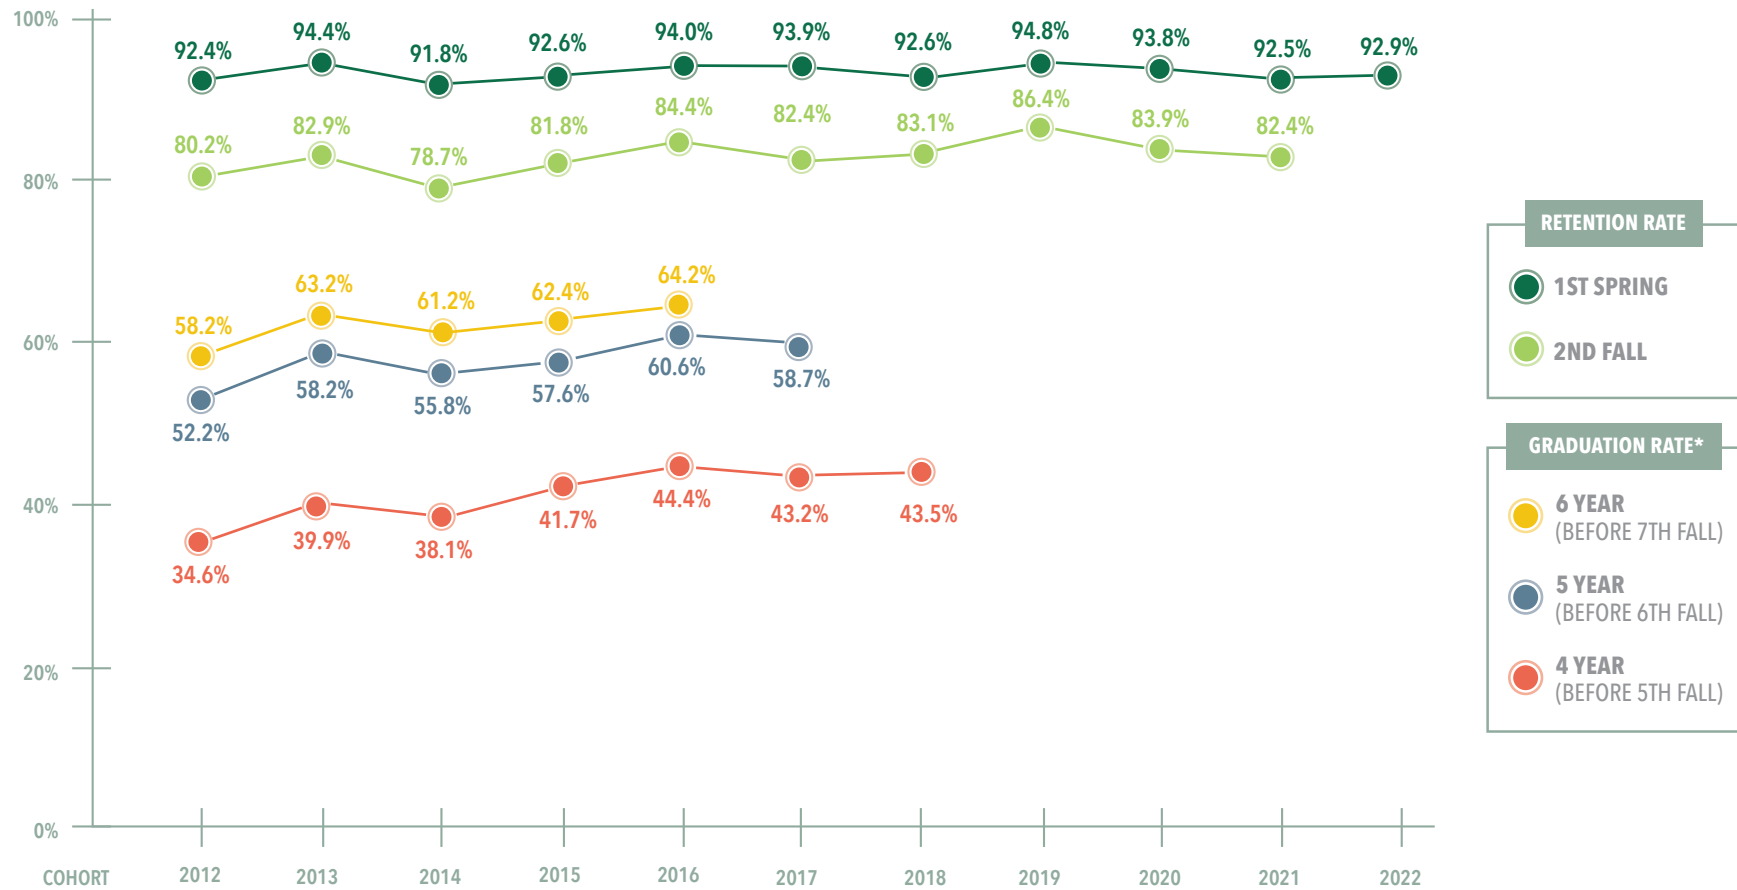

2022

FULL-TIME BACCALAUREATE-SEEKING FRESHMEN Retention and Graduation Rates

*Includes baccalaureate recipients only.

SOURCE: UAB Institutional Effectiveness and Analysis, 3/31/2023