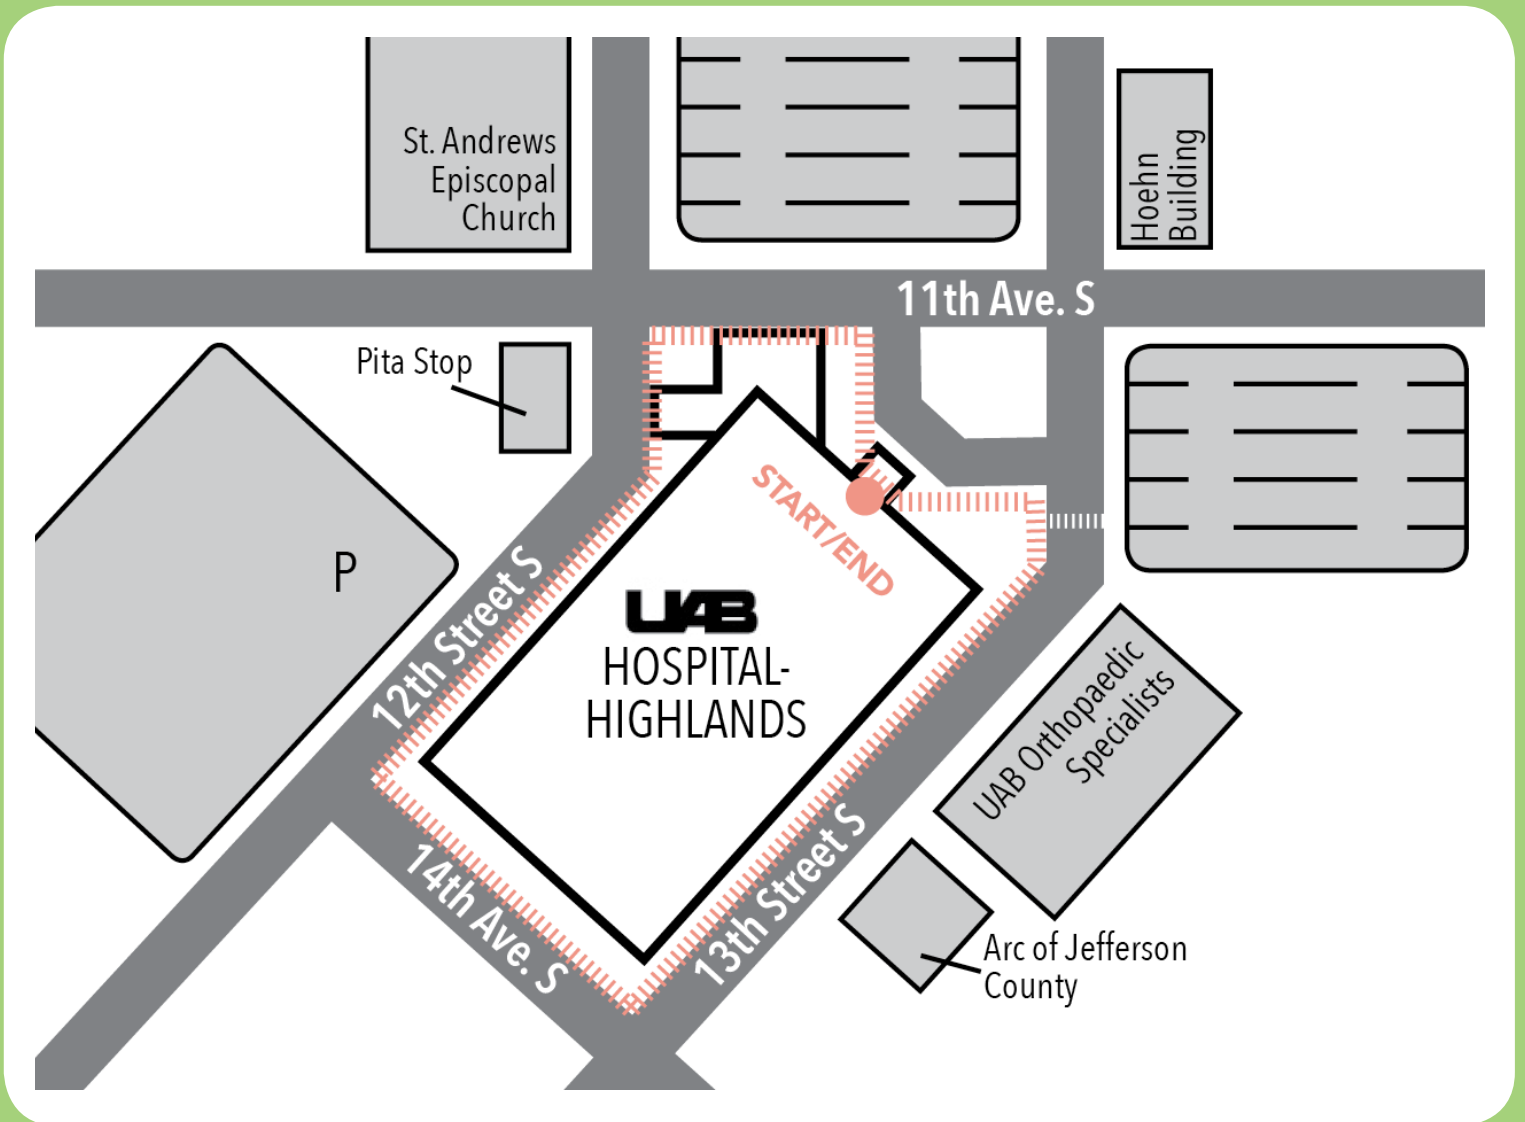

# UAB HIGHLANDS WALKING TRAIL

Highlands Trail: 1 lap=0.5 miles

**UAB**

EMPLOYEE WELLNESS

The University of Alabama at Birmingham

[uab.edu/walk](http://uab.edu/walk)