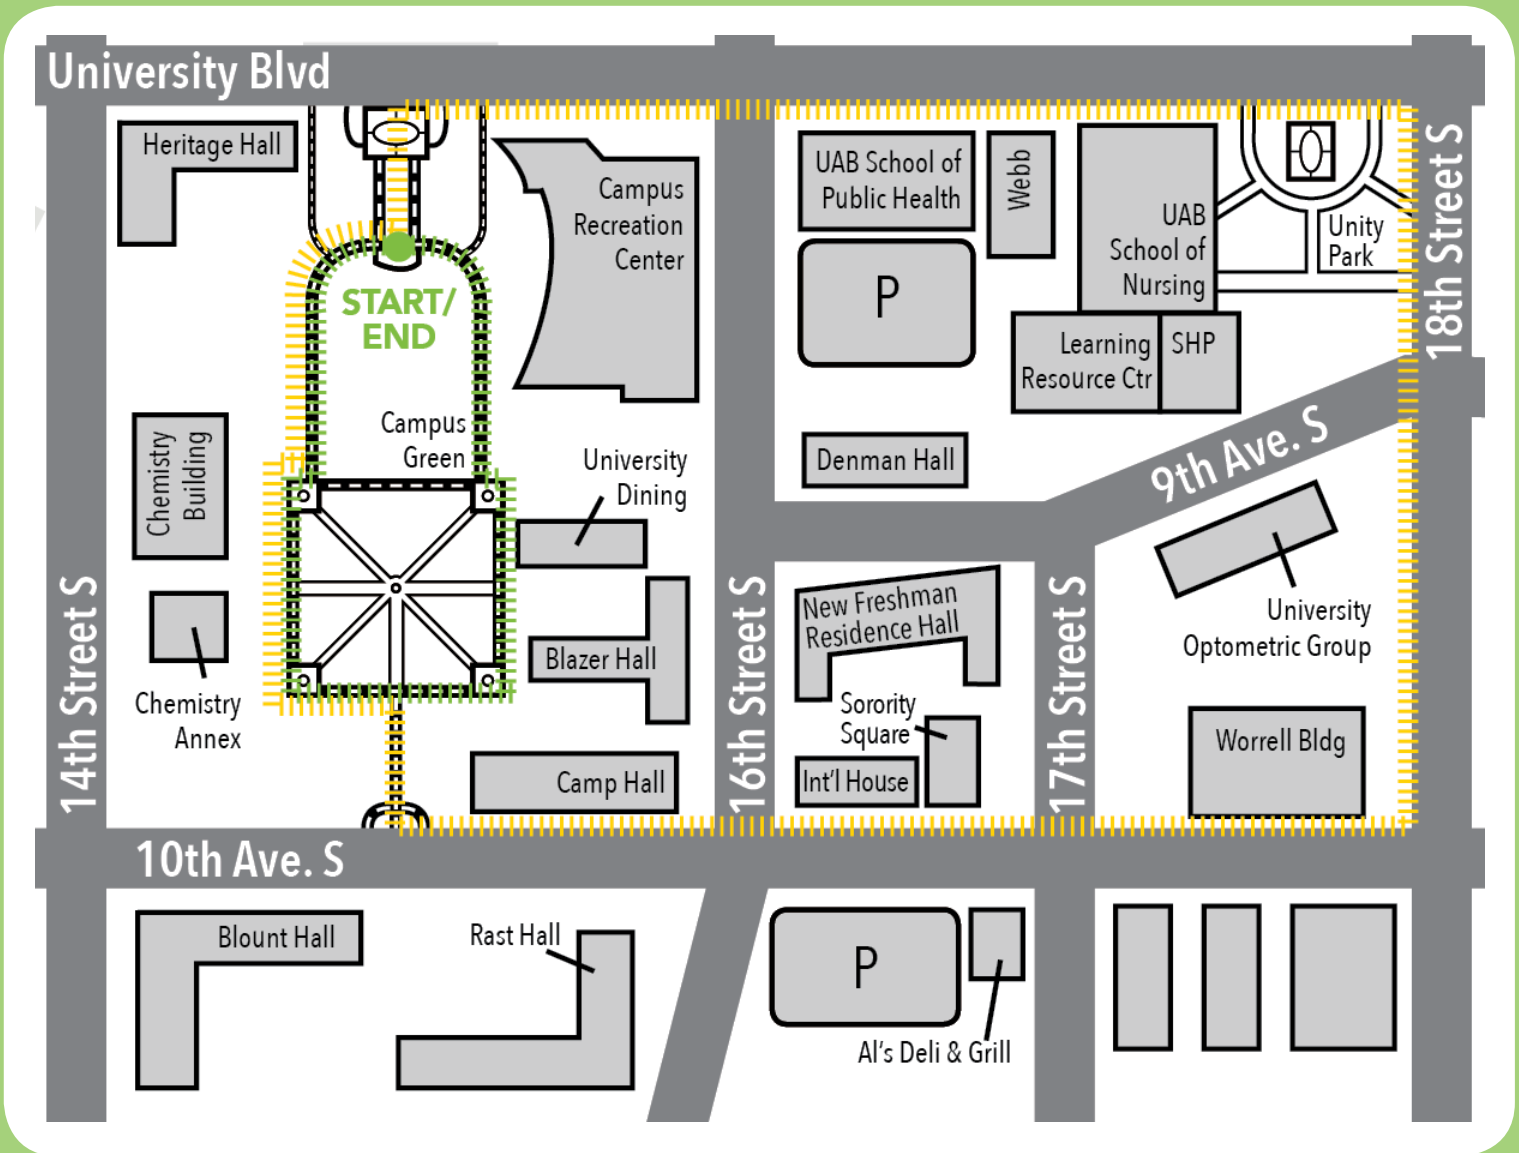

UAB ACADEMIC WALKING TRAILS

||||| Campus Green Trail: 1/3 miles
||||| Blazer Trail: 1 miles

UAB
 EMPLOYEE WELLNESS
 The University of Alabama at Birmingham

uab.edu/walk