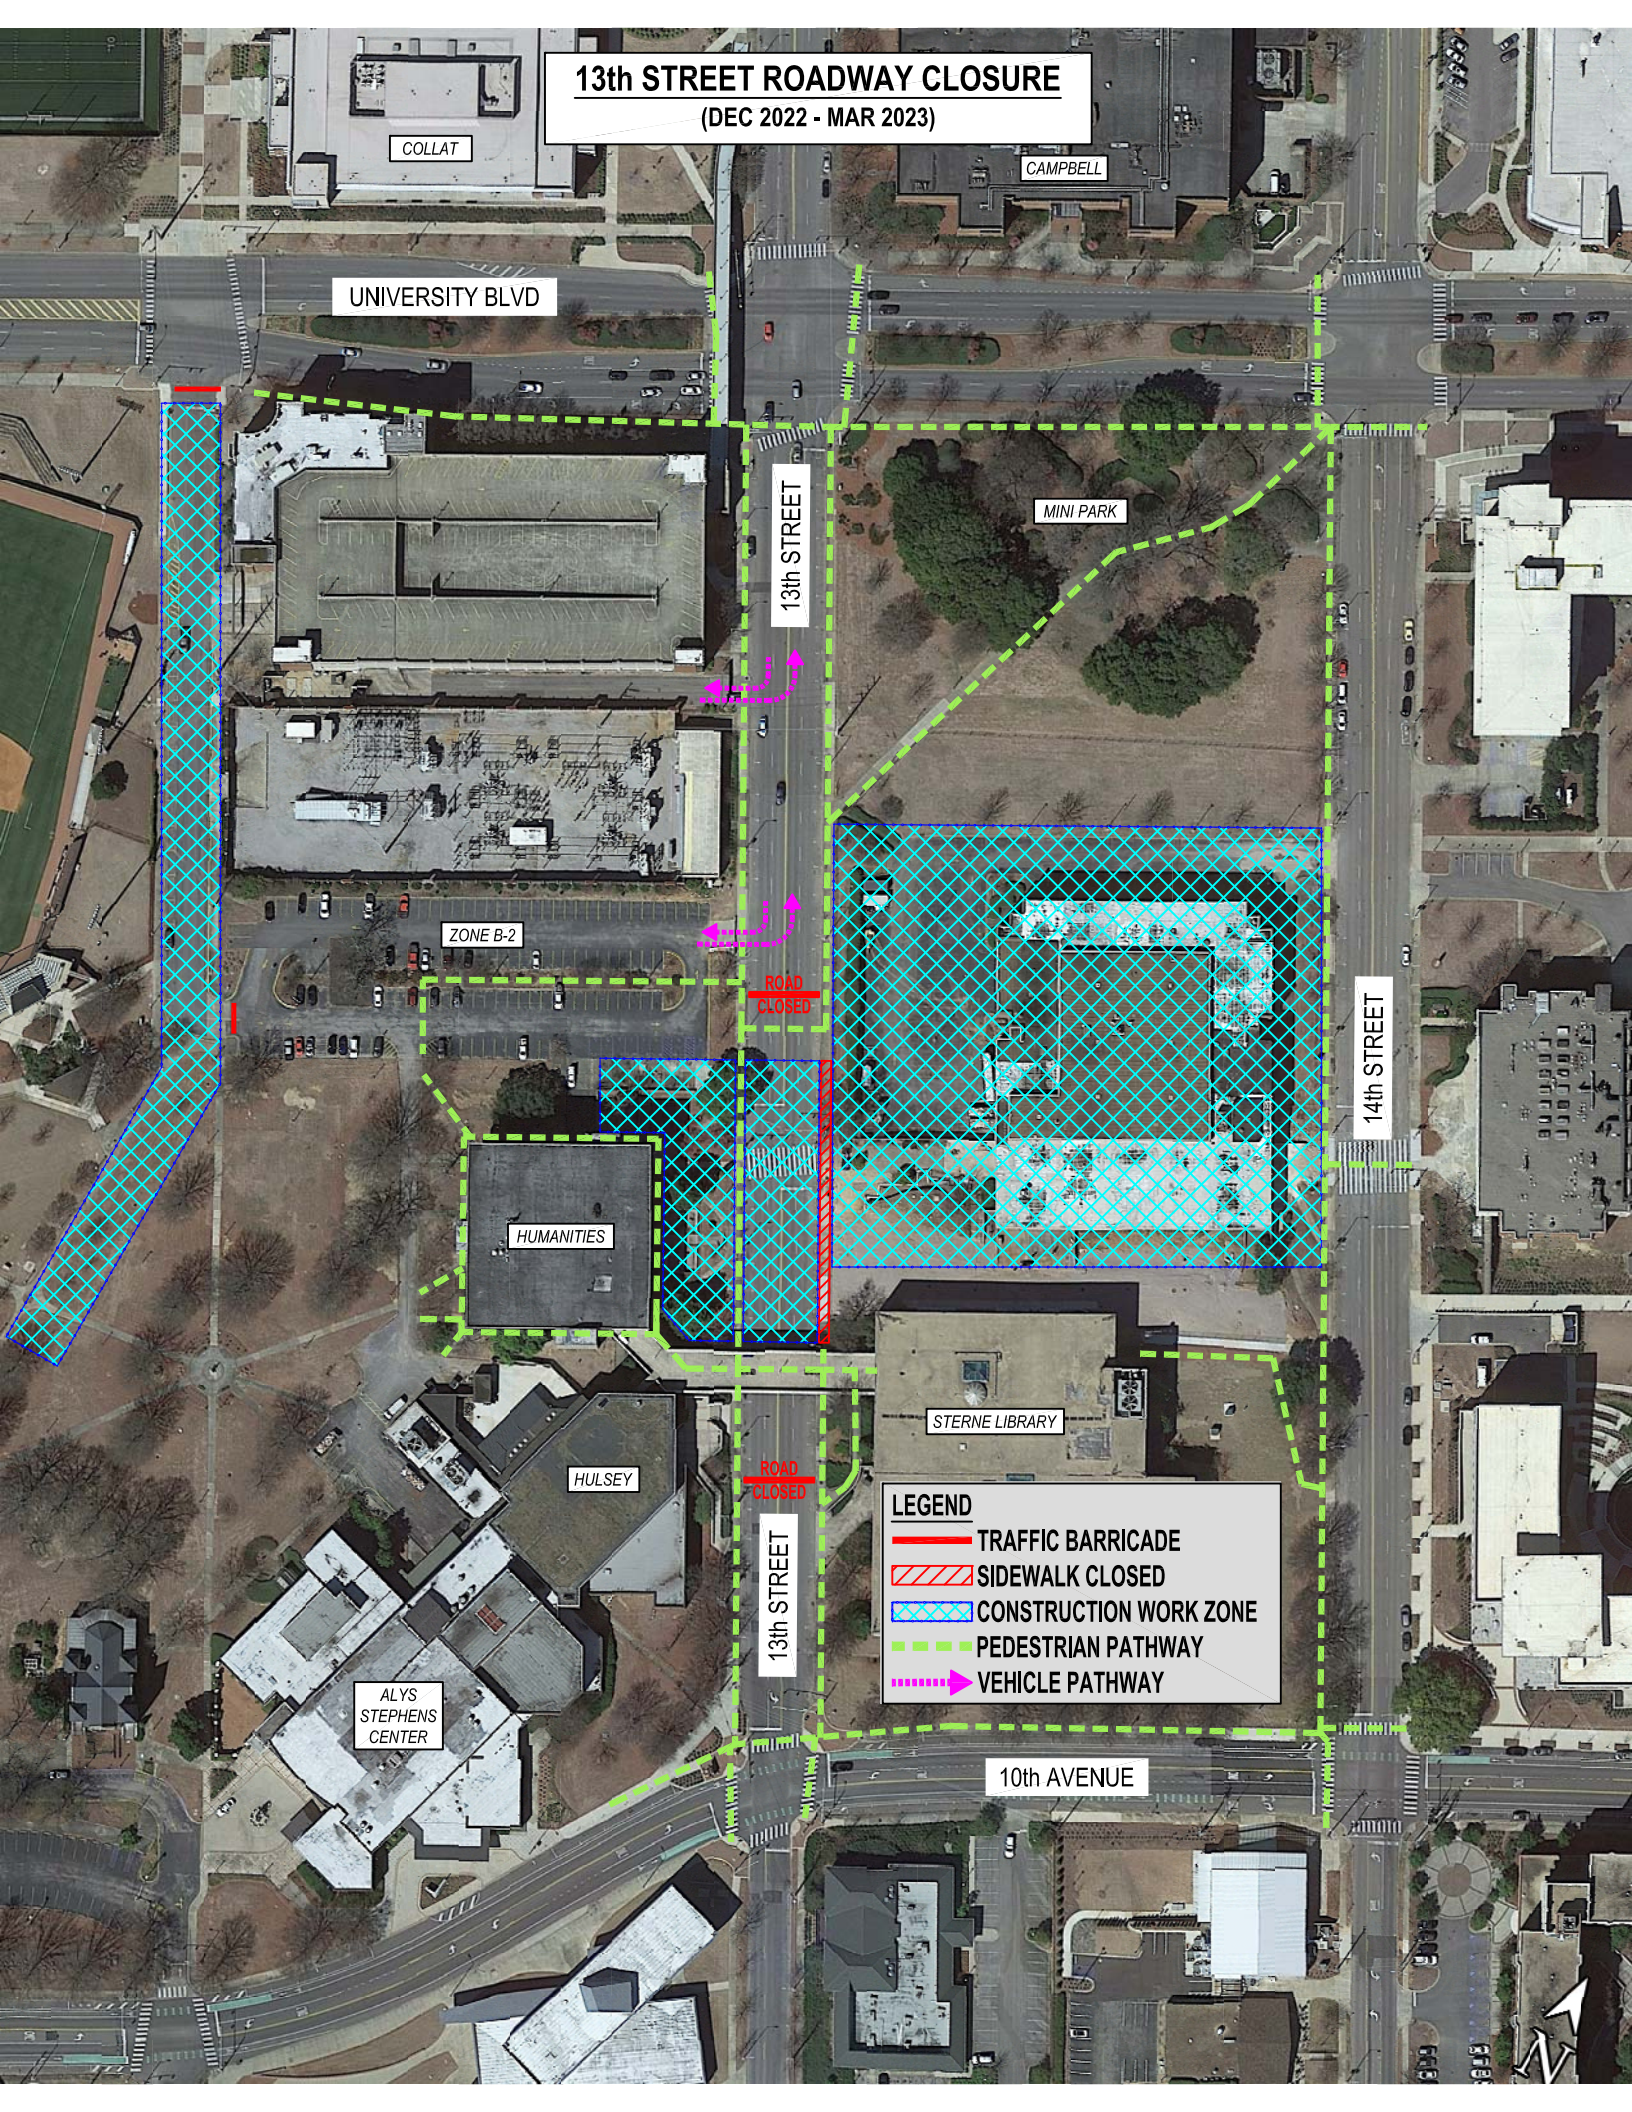

13th STREET ROADWAY CLOSURE (DEC 2022 - MAR 2023)

UNIVERSITY BLVD

COLLAT

CAMPBELL

13th STREET

MINI PARK

ZONE B-2

ROAD CLOSED

14th STREET

HUMANITIES

STERNE LIBRARY

HULSEY

ALYS STEPHENS CENTER

13th STREET

ROAD CLOSED

10th AVENUE

LEGEND

- TRAFFIC BARRICADE
- SIDEWALK CLOSED
- CONSTRUCTION WORK ZONE
- PEDESTRIAN PATHWAY
- VEHICLE PATHWAY