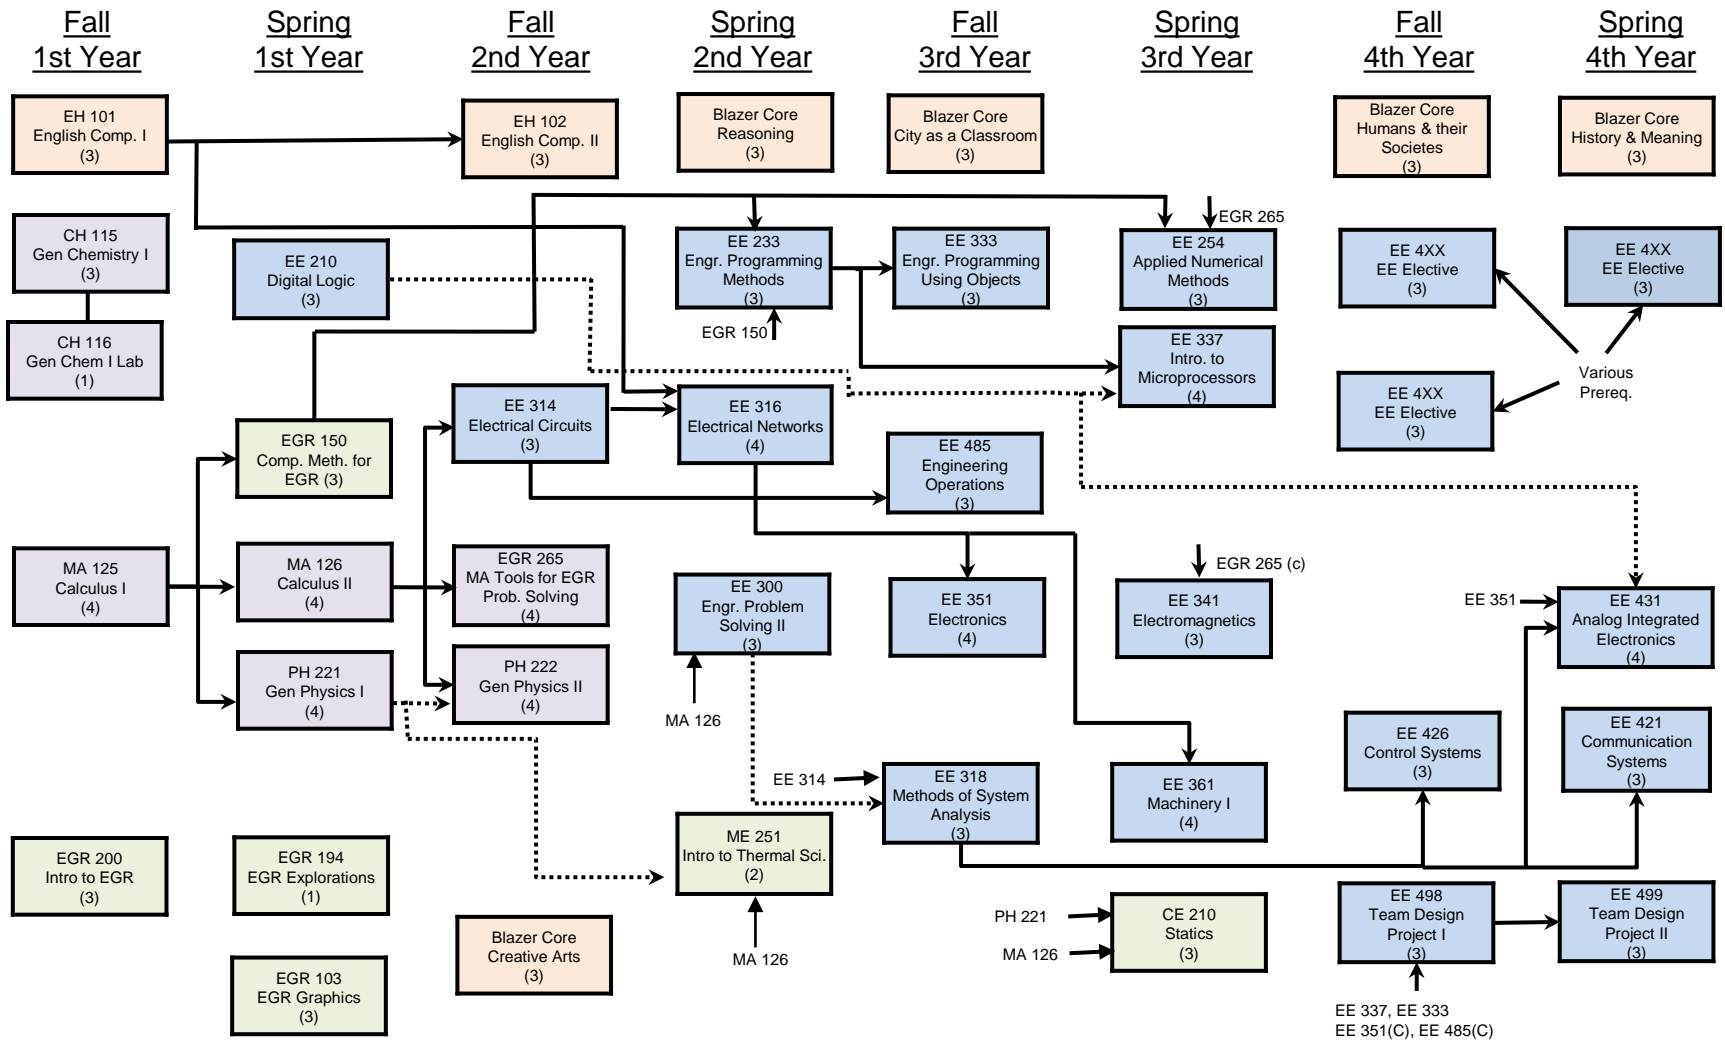

B.S. Electrical and Computer Engineering Prerequisite Flowchart

Key

(C)
Corequisite (may be taken prior or concurrently)

Gen. Ed.
Prereq.

MBS
Prereq.

EGR
Prereq.

EE
Prereq.